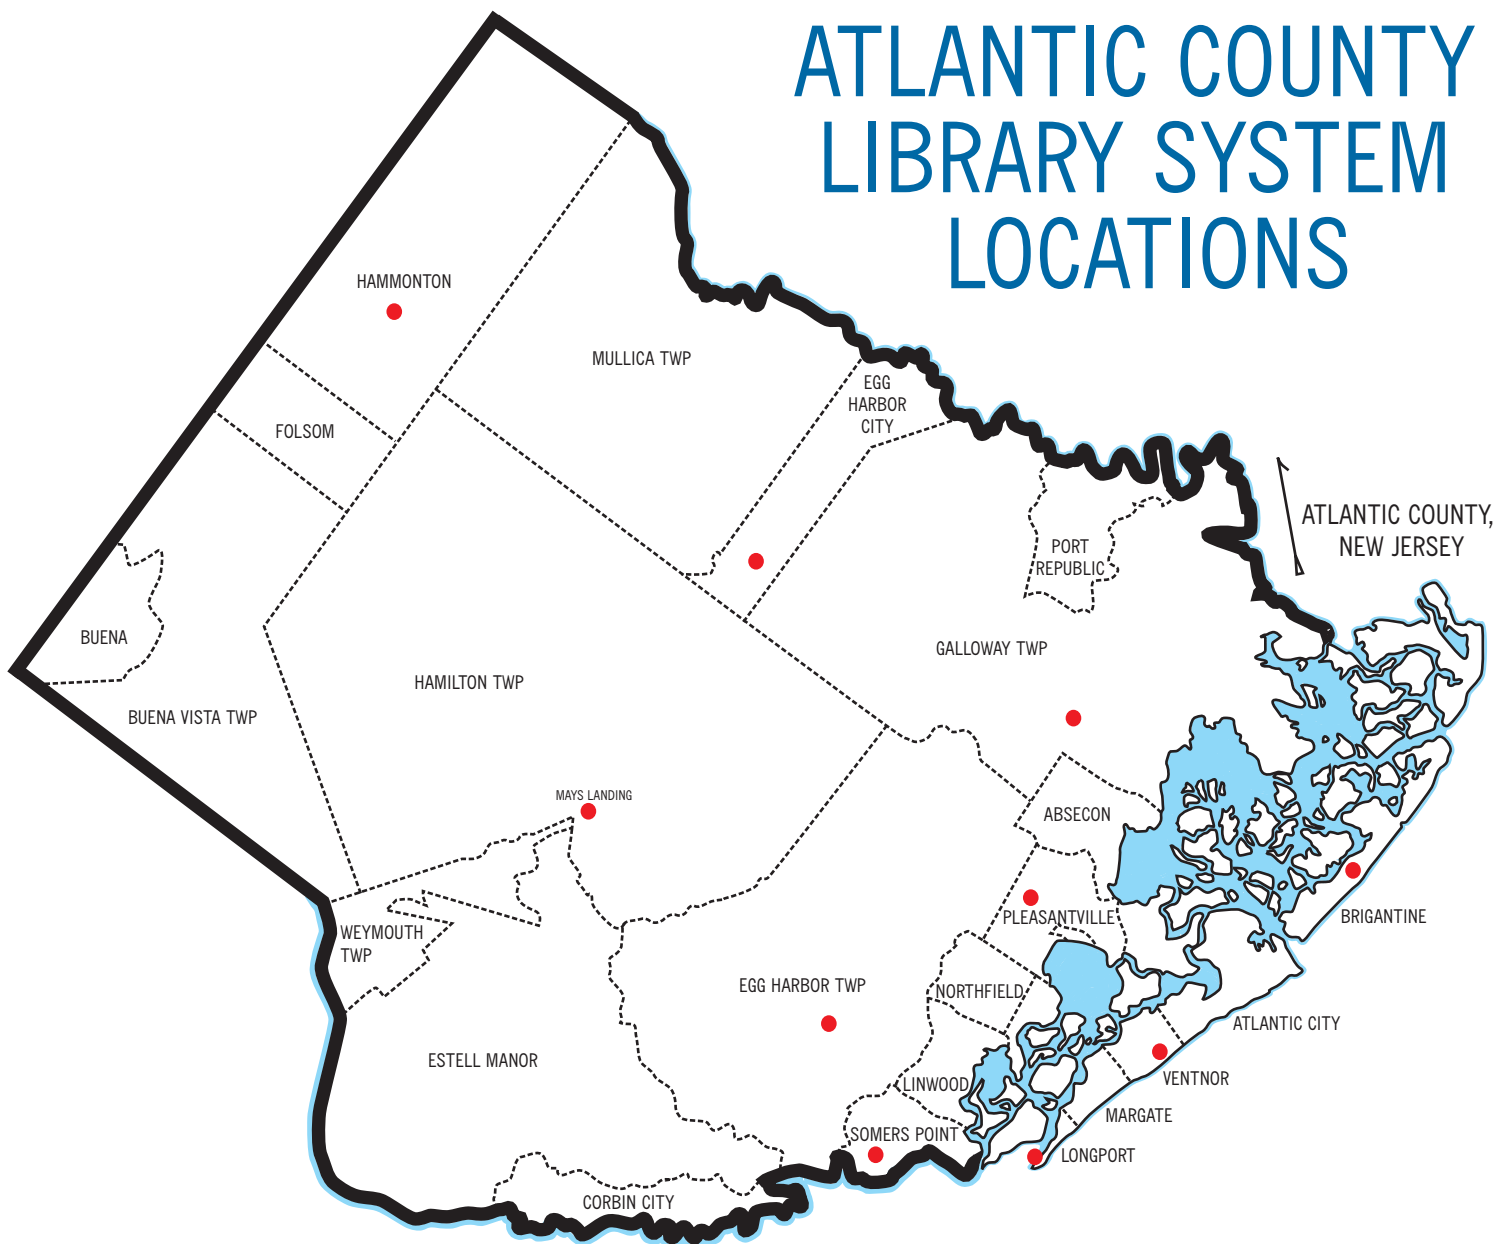

# ATLANTIC COUNTY LIBRARY SYSTEM LOCATIONS

## Atlantic County Library System Branches

### EGG HARBOR CITY

134 Philadelphia Avenue, 804-1063  
M, W, F & SAT 9 am – 5 pm  
T & TH 12 pm – 8 pm

### VENTNOR

6500 Atlantic Avenue, 823-4614  
M – TH 9 am – 8 pm  
F & SAT 9 am – 5 pm

[www.atlanticlibrary.org](http://www.atlanticlibrary.org)