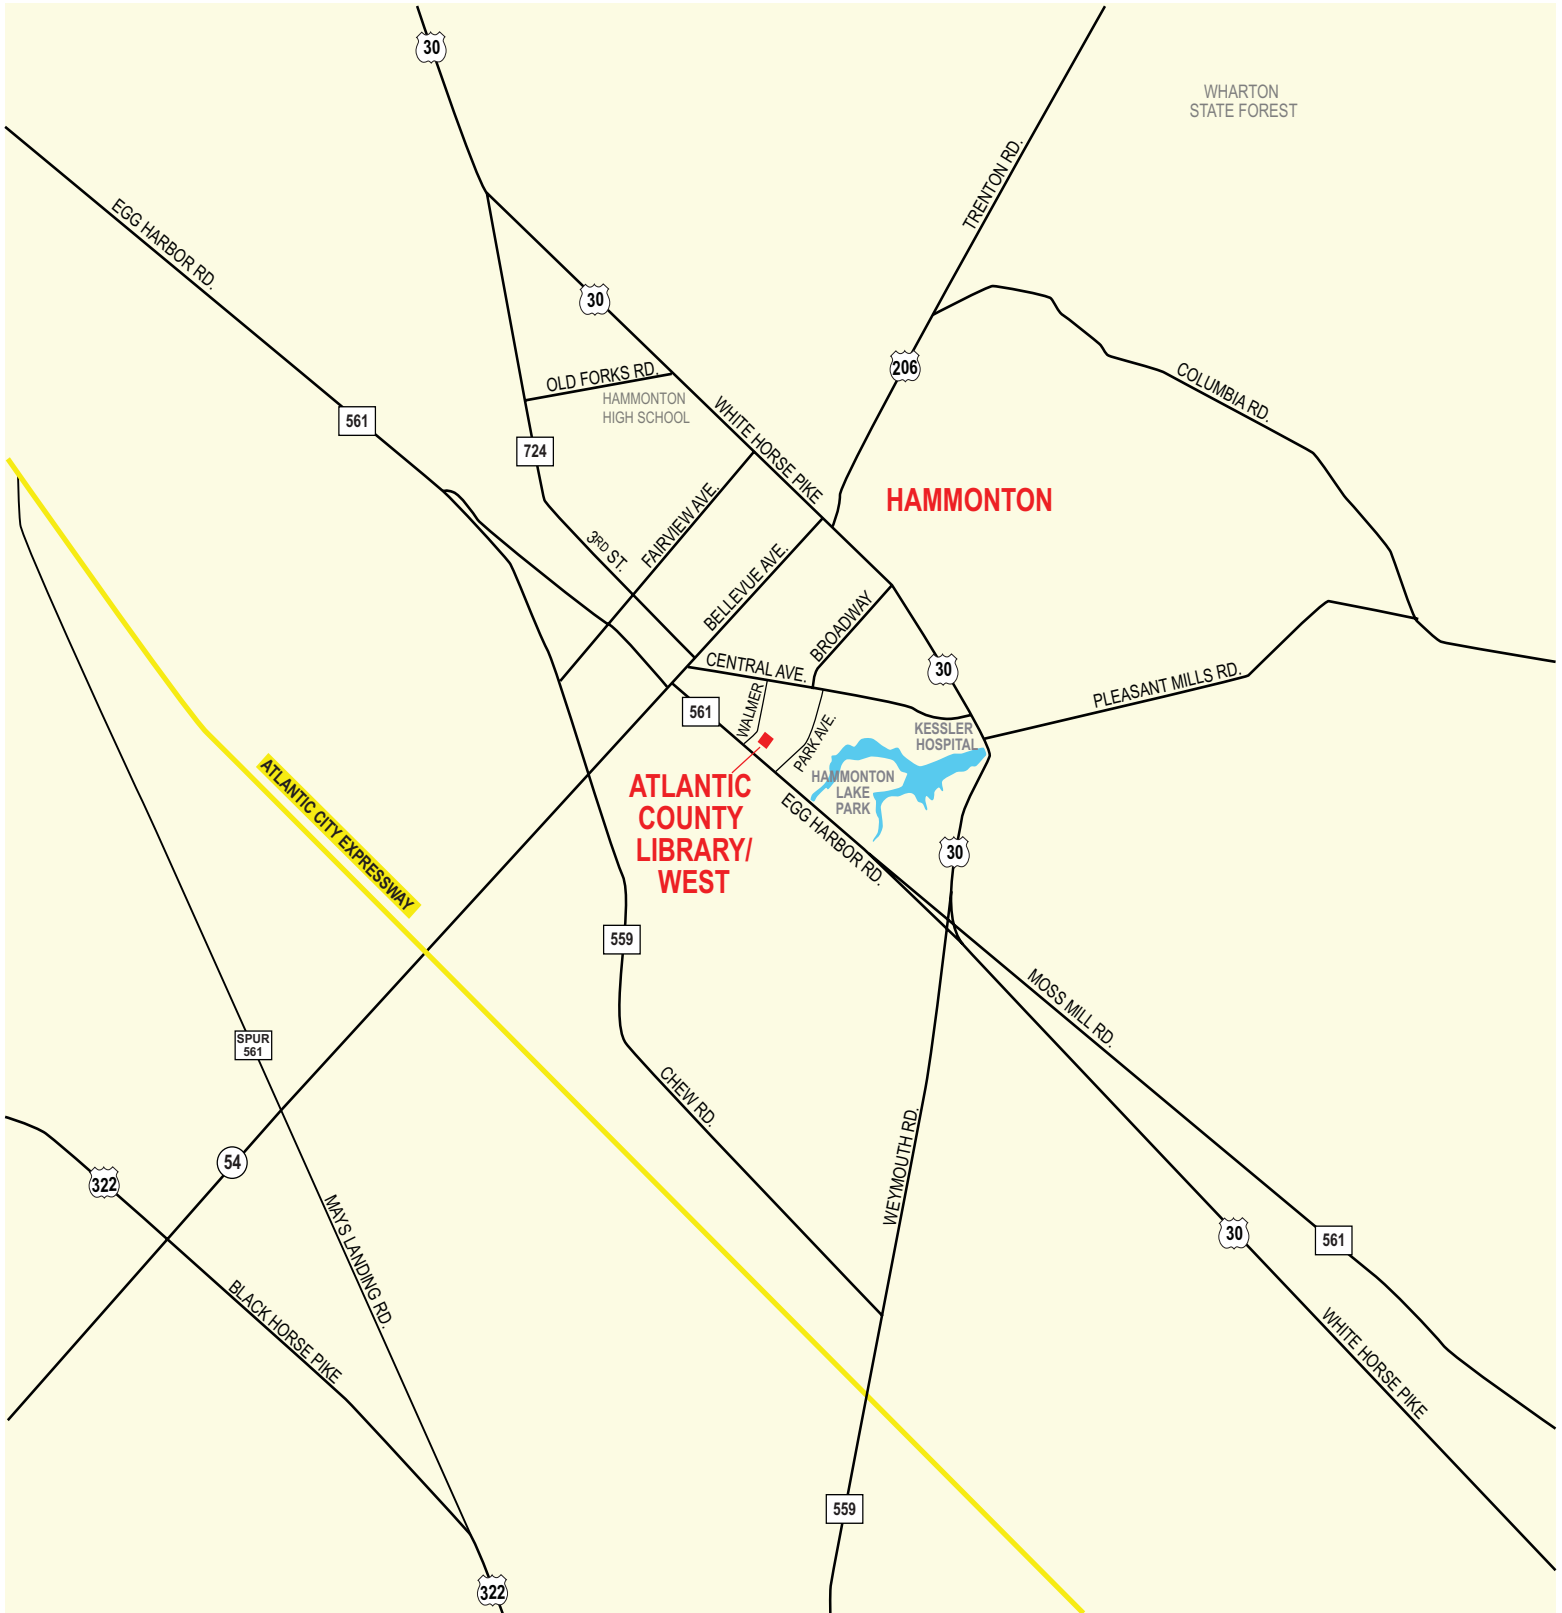

ATLANTIC COUNTY LIBRARY/ WEST
451 Egg Harbor Road, Hammonton, NJ 08037
(609) 561-2264